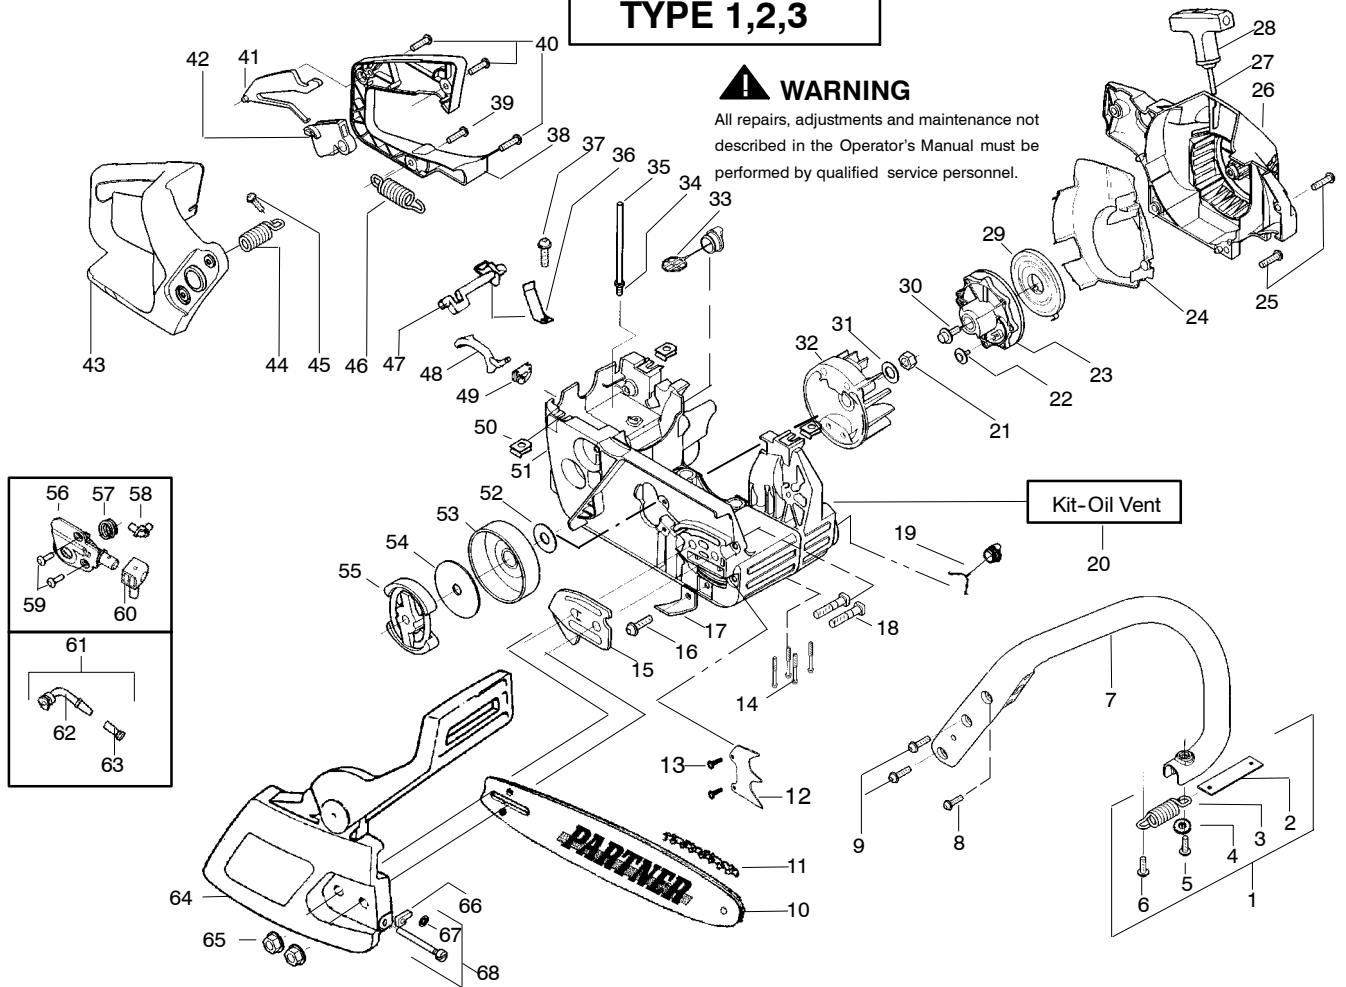

TYPE 1,2,3

⚠ WARNING

All repairs, adjustments and maintenance not described in the Operator's Manual must be performed by qualified service personnel.

Ref.	Part No.	Description	Ref.	Part No.	Description	Ref.	Part No.	Description
1.	530059667	Assy.-Isolator	28.	530056402	Handle-Starter	53.	530047061	Assy.-Clutch Drum w/bearing
2.	530047608	Limiter Strap	29.	530027531	Spring-Recoil	54.	530015611	Washer-Clutch
3.	530059668	Spring-Isolator	30.	530015920	Screw	55.	530014949	Assy. Clutch
4.	530015158	Washer	31.	530015127	Washer-Flywheel	56.	530071259	Kit - Oil Pump (incl. 57,58,60)
5.	530016018	Screw	32.	530047534	Assy-Flywheel	57.	530037820	Gear-Worm Spring
6.	530015843	Screw	33.	530047192	Assy-Fuel Cap	58.	530049477	Elbow-Oil Pickup
7.	545048001	Front Handle	34.	530023877	Fitting-fuel line	59.	530016064	Screw
8.	530015940	Screw	35.	530069216	Kit-Fuel line (large)	60.	530019206	Seal Block
9.	530015814	Screw	36.	530016149	Spring-Switch	61.	530047663	Assy-Oil Pick-up (Incl. 62,63)
10.	530044899	Bar - 16"	37.	530015775	Screw	62.	530038373	Pick-up Oiler
11.	505369856	Chain - 16"	38.	530047581	Cover-Rear Handle	63.	530056533	Filter-Oil
12.	530014381	Kit-Spike (Incl. 13)	39.	530015886	Screw	64.	---	Assy.-Chain Brake
13.	530016439	Screw	40.	530015906	Screw		545139901	Gold
14.	530016132	Screw	41.	530036098	Throttle Lockout		545139902	Black
15.	530038238	Plate-Bar Mount.	42.	530036097	Trigger-Throttle	65.	530015917	Nut-Bar Mounting
16.	530015814	Screw	43.	545025001	Handle - Rear	66.	530015826	Pin-Bar Adjust
17.	530029850	Chain Catcher	44.	530071958	Kit-Isolator (Upper)	67.	530038593	Retainer
18.	530016133	Bolt-Bar	45.	530015875	Screw	68.	530069611	Kit-Bar Adjusting (incl. # 66,67)
19.	530057236	Assy-Oil Cap	46.	530059668	Spring-Isolator			
20.	530071666	Kit-Oil Vent	47.	530057473	Lever-Switch			
21.	530016134	Nut-Flywheel	48.	530057474	Lever-Choke			
22.	530016080	Screw	49.	530049005	Grommet-Knob			
23.	530037817	Starter Pulley	50.	530015922	Nut-"U"-Type			
24.	530055723	Baffle-Air	51.	---	Assy.-Chassis			
25.	530015892	Screw		530058733	Gold			
26.	---	Housing-Fan		530058730	Black			
	530056333	Gold			fuel lines and caps)			
	530055708	Black	52.	530015907	Washer-Thrust			
27.	530069232	Kit - Rope						