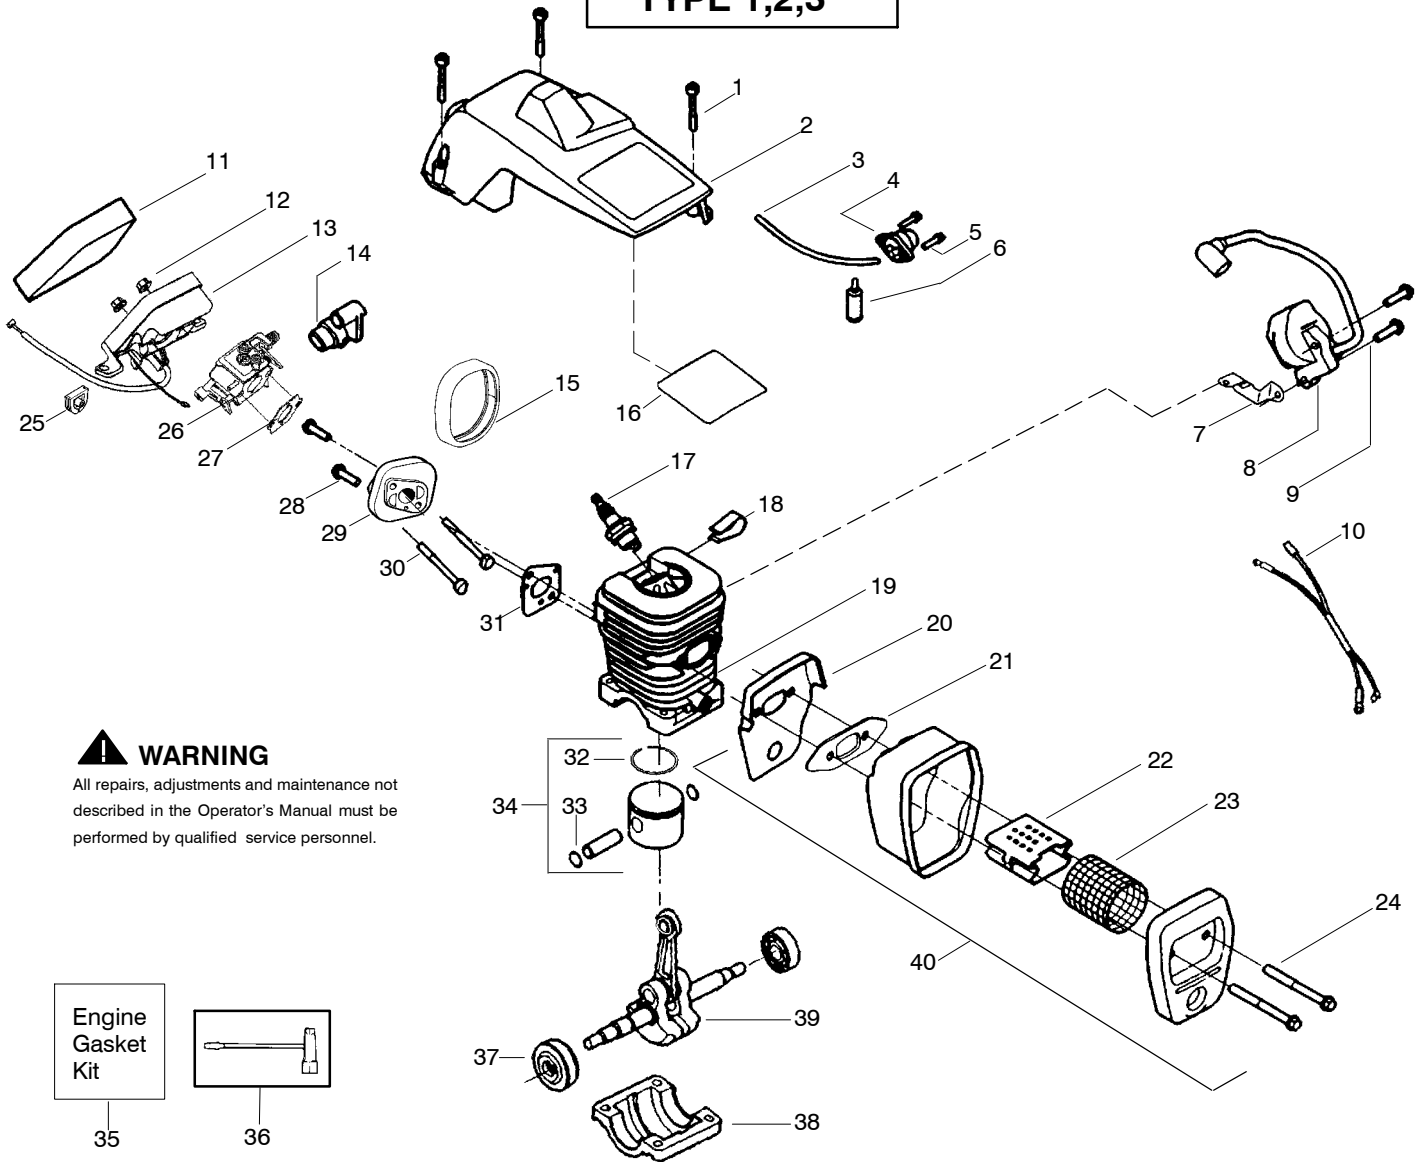

TYPE 1,2,3

▲ WARNING

All repairs, adjustments and maintenance not described in the Operator's Manual must be performed by qualified service personnel.

Ref.	Part No.	Description	Ref.	Part No.	Description	Ref.	Part No.	Description
1.	530016153	Screw	19.	530012552	Cylinder	35.	530069608	Kit-Engine Gasket (Incl. 21, 27 & 31)
2.	530056914	Assy-Cylinder Shield (includes # 16)	20.	530049870	Backplate-Muffler	36.	530031135	Scrench
3.	530069247	Kit-Fuel Line (Small)	21.	530069608	Gasket-Muffler(kit)	37.	530056363	Assy-Seal & Bearing
4.	530071835	Kit-Air Purge (incl. #5)	22.	530037813	Diffuser-Muffler	38.	530037935	Cap-Crankcase
5.	530015780	Screw	23.	530036103	Screen-Spark	39.	530047062	Assy-Crankshaft
6.	530095646	Assy-Fuel Pick-up	24.	530016132	Bolt-Muffler	40.	530047207	Assy-Muffler (Incl. 20,21,22,23,24)
7.	530047442	Strap-Ground	25.	530047631	Grommet-Throttle Cable	Not Shown		
8.	530039167	Ignition Module	26.	---	Kit-Carburetor	---	---	Manuals
9.	530015814	Screw		530071820	Zama (W-20)	545123705		(English)
10.	530057475	Assy-Wire Harness		530071821	Walbro (WT-662)	545154161		(Euro 1)
11.	530037793	Foam-Air Filter	27.	530069608	Gasket-Carb. (kit)	545154162		(Russian)
12.	530016101	Nut	28.	530016386	Screw	545003001		Decal-Warning
13.	530057702	Assy-Air Box	29.	530049700	Carb. Adapter			
14.	530035526	Grommet-Carb Adjust	30.	530016187	Screw			
15.	530054144	Seal-Carb Adapter	31.	530069608	Gasket-Adaptor(kit)			
16.	530055698	Reflector-Heat	32.	530038729	Ring-Piston			
17.	952030150	Spark Plug (RCJ-7Y)	33.	530015697	Retainer-Piston Pin			
18.	530016136	Clip-High Tension Lead	34.	530069719	Kit-Piston (Incl. 32,33)			

↙ = NEW PART NUMBER FOR THIS IPL

★ = REFER TO THE SERVICE REFERENCE INDICATED FOR MORE INFORMATION. (LOCATED AT END OF IPL)